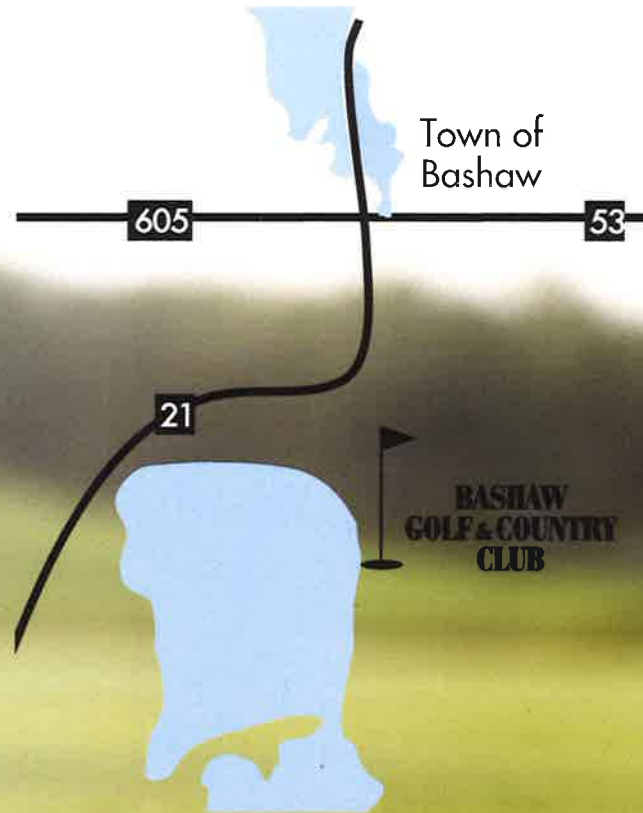

# BASHAW GOLF & COUNTRY CLUB

Located 2 km south of Bashaw,  
just off Highway 21,  
Bashaw Golf & Country Club  
offers a 9-hole course,  
as well as 20 day camping stalls,  
equipped with fire pits and picnic tables

## STAY 'N' PLAY

Ask us about our STAY 'N' PLAY package

- 1 night camping
- 2 x 9 holes of golf

Valid Monday through Thursday

*Fully Licensed and Equipped  
Kitchen with Daily Specials*

## LOCATION

Bashaw Golf & Country Club is  
2km south of Bashaw just off Highway 21